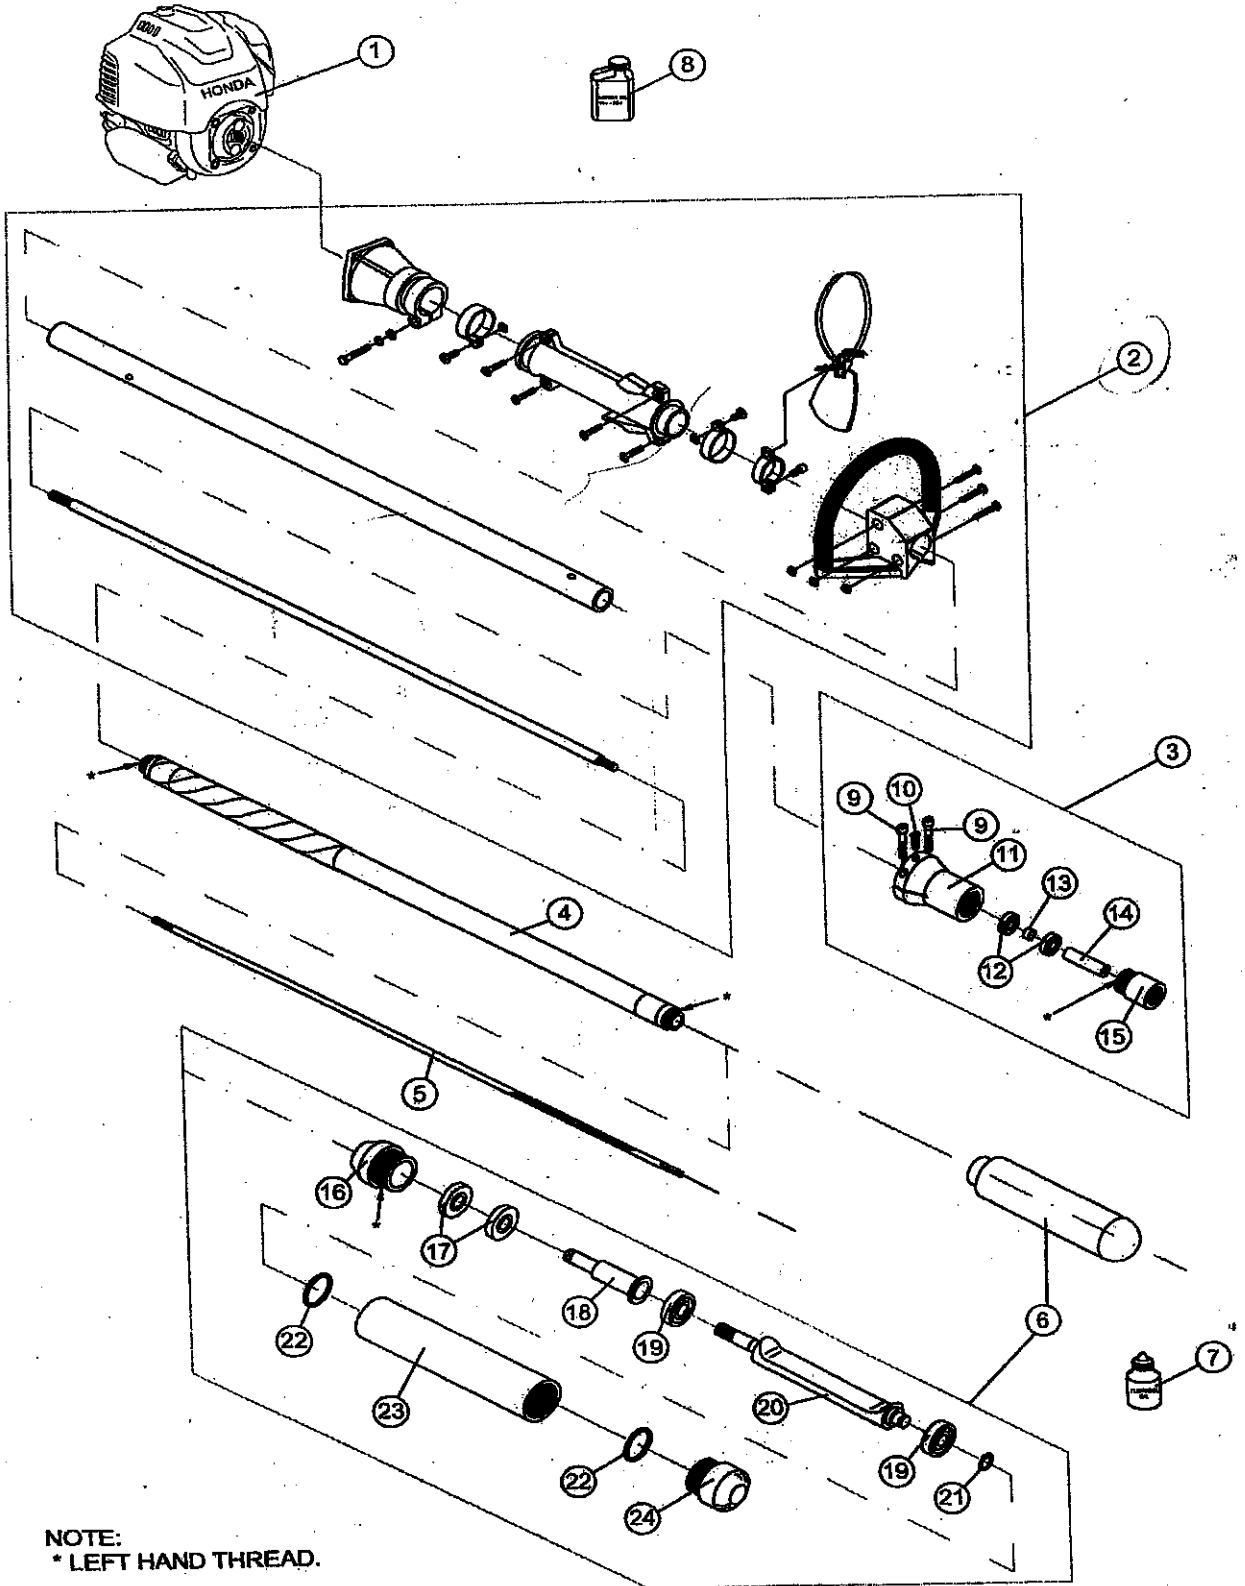

# EURO VIBRO-CONCRET

NOTE:  
\* LEFT HAND THREAD.

**REPLACEMENT PARTS LIST**

<b>Ref.</b>	<b>Part No.</b>	<b>Description</b>	<b>Qty.</b>
1	F03318	Motor - Honda GX35 (Portavibe)	1
2	F03320	Drive Shaft – Throttle Assy. - Portavibe	1
3	F03282	Coupling Assembly	1
4	F03001	Casing Assy.	1
5	F03002	Core Assy.	1
6	F09328	Vibrator Head Assy.	1
7	F06700	Oil (Vib. Head)	1
8	H 1002-P08-001	Oil 10w - 30w HONDA	1
9	F05876	Screw - Socket Head Cap 1/4" BSW.	2
10	F02986	Screw - Button Head Cap 1/4" BSW.	1
11	F02982	Coupling Housing	1
12	F01515	Bearing	2
13	F03281	Spacer	1
14	F08870	Seal Sleeve	1
15	F05359	Motor Adaptor	1
16	F09329	Seal Housing	1
17	F07508	Oil Seal	2
18	F06609	Spindle Adaptor	1
19	F09330	Ball Bearing	2
20	F09332	Rotor	1
21	F04180	Circlip	1
22	F04850	"O" Ring	2
23	F09331	Barrel	1
24	F09333	Nose Cap	1